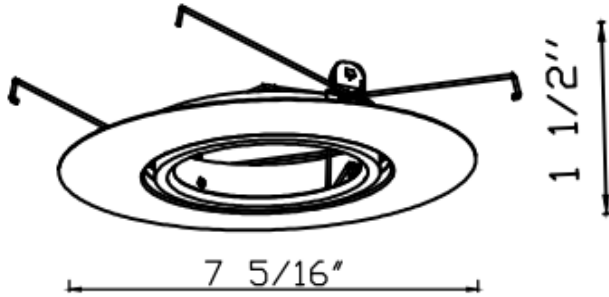

RE517MW-12PK

5" MATTE WHITE GIMBAL RING TRIM

PRODUCT DESCRIPTION

5" MATTE WHITE GIMBAL RING TRIM

To be used in line voltage, airtight application. trim will adjust 35 degrees from vertical position

LAMPING: Accommodates a BR30/PAR30 E26 75W Max.. Please see housing for maximum wattage allowed according to selection

Powder coated for abrasion resistance, steel torsion spring secure to housing.

DIAMETER: $7 \frac{5}{16}''$ x $1 \frac{1}{2}''$

FINISH: Matt White (MW)