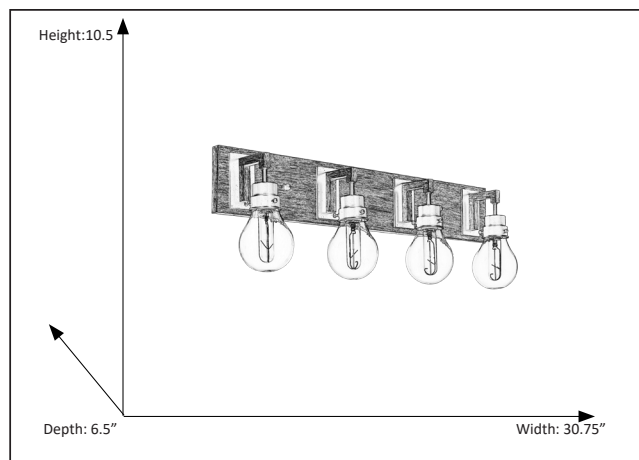

7-70118

4-Light Vanity

Description

Vivio 4-light matte black vanity with clear glass and wood style accents.

Features

Item Number	7-70118
Finish	Matte Black/ Wood Accents
Dimensions (HxWxD)	10.25" x 30.75" x 6.5"
Lamp Info	4 x 40W Tube
Lamps Included	Yes
Lamp Type	Medium (Tube)

Electrical

Fixture requires a grounded electrical supply line to 120 volts AC.

Installation

Fixture attaches to electrical junction box securely anchored in wall or ceiling. All mounting hardware included.