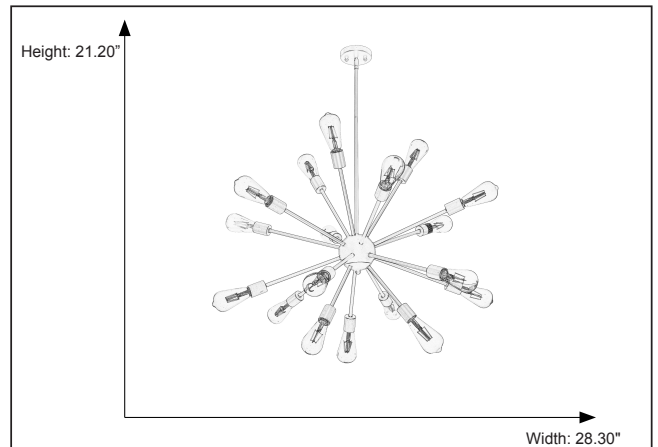

7-70226

18-Light Odyssey Chandelier

Description

The Odyssey 18-Light Chandelier features a matte black/ matte gold finish and is ideal for any contemporary setting.

Features

Item Number	7-70226
Finish	Matte Gold
Dimensions	21.20"H x 28.30"W
Lamp Info	18 x 60W
Bulb Base	E26 (M)
ETL Listed	Dry Location
Location	Indoor

Electrical

Fixture requires a grounded electrical supply line to 120 volts AC.

Installation

Fixture attaches to electrical junction box securely anchored in wall. All mounting hardware included.