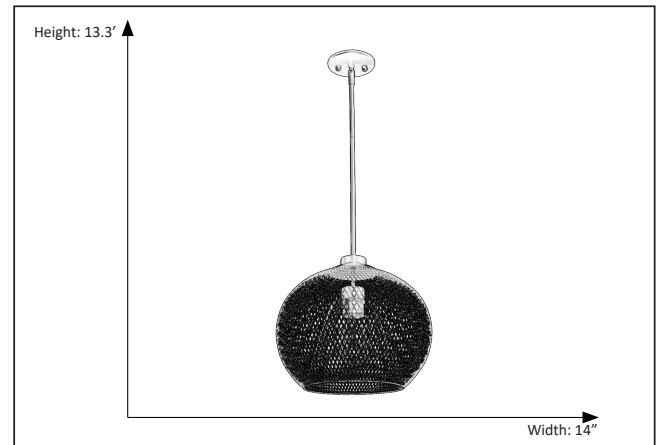

## 1-Light Metal and Mesh Globe Pendant

### Description

The Vivio Lighting one light Florence indoor pendant in brushed nickel finish provides abundant light to your home, while adding style and interest. This pendant is perfect for kitchen islands, bars and more. The Florence collection features detailing appropriate for contemporary or transitional decors.

### Features

Item Number	7-70262
Finish	Brushed Nickel
Lamp Info	1 x E26
Dimensions	13.3"H x 14"W
Material	Steel
Glass Finish	Clear Glass
Listed	Dry Location Listed
Location	Indoor