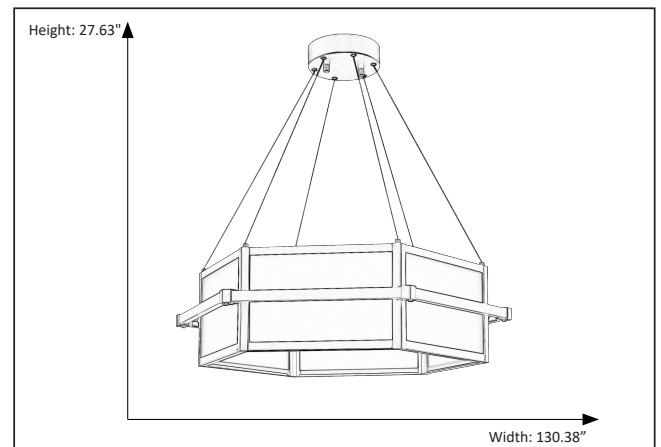

## LED Hex Chandelier

Bottom Image

### Features

Item Number	7-70283
Finish	Matte Black
Bulb Base	E26(Medium)
Dimensions	27.63"H x 130.38"W
Kelvin	4000K
Glass Finish	Frosted Glass
Max Wattage	45 Watt
Listed	Dry Location Listed