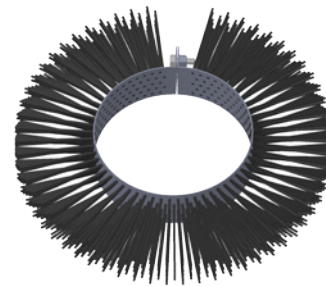

BRUSHES

WRAP BRUSH - MODEL BB

Look no further. Apache offers a comprehensive range of wrap brushes for your cleaning needs. All Apache Wrap Brushes mount around a pig body and secure themselves between sealing elements with fasteners. Used commonly on solid cast, all urethane pigs, the wrap brush can be quickly and easily installed.

Effective. Reliable. Durable.

Model BB Flat

Features & Benefits:

FLAT

- Effective when moderate to heavy cleaning is required.
- Provides 360 degree coverage with tandem installation.
- Easily negotiates bends and anomalies in the pipe bore.

PENCIL

- Individual wires reach into pipeline pits, cleaning them thoroughly.
- Extremely durable, so it can be used repeatedly.

Options Available:

- Carbon Steel or Stainless Steel trim material available for Flat wire profile.
- Plastic material available for Flat only.
- Custom trim lengths available on request.
- Custom-manufactured to suit all pig requirements.

Size	Part #
3"	94-0100-03
4"	94-0100-04
6"	94-0100-06
8"	94-0100-08
10"	94-0100-10
12"	94-0100-12
14"	94-0100-14
16"	94-0100-16
18"	94-0100-18
20"	94-0100-20
22"	94-0100-22
24"	94-0100-24