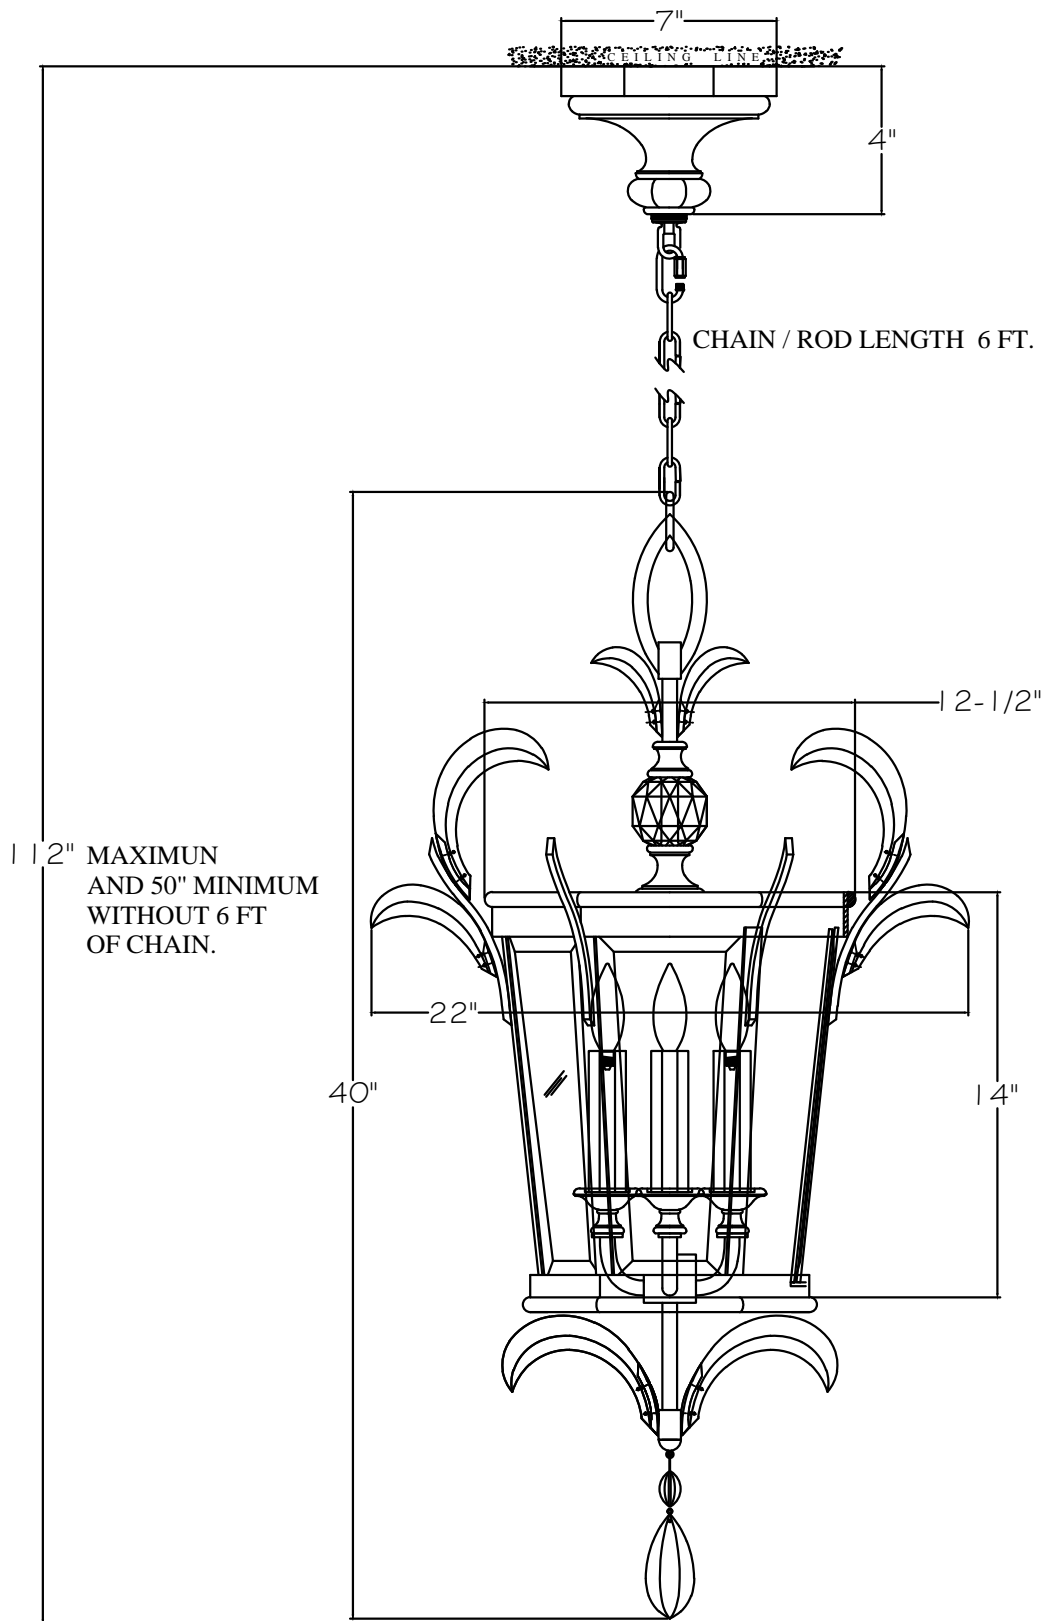

CUSTOMER REFERENCE DRAWING

STYLE CONFIGURATIONS:

-ST SILVER

762340 GOLD

-SF4 SILVER

-SF3 GOLD

This drawing, specifications and the product depicted are the exclusive property of Fine Art Handcrafted Lighting®. In compliance with US copyright and patent requirements, notice is hereby given that this document and the product depicted shall not be copied, altered or used in any manner without the expressed written consent of Fine Art Handcrafted Lighting®.